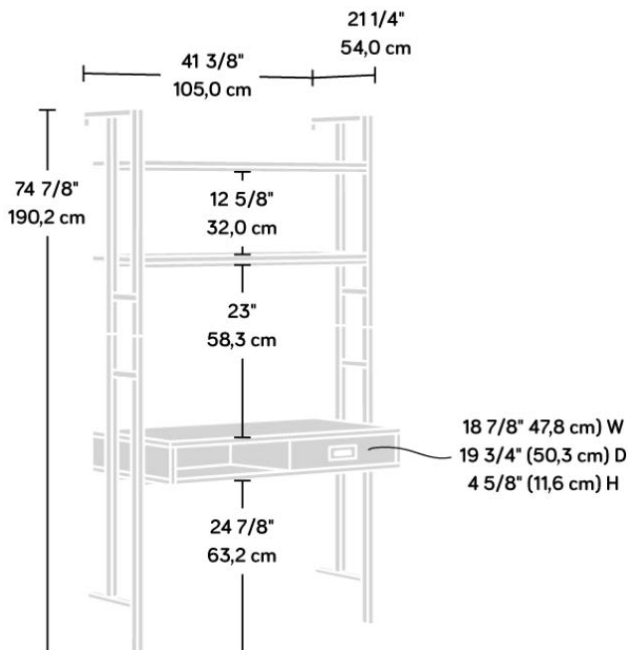

## HYTHE WALL MOUNTED DESK

Width	105 cm
Depth	54 cm
Height	190 cm
Carton Height	127.7 cm
Carton Width	60 cm
Carton Depth	14.5 cm
Box Volume	0.0980 cbm
Weight (gross)	30.6 kg

N.B: All measurements are approximate