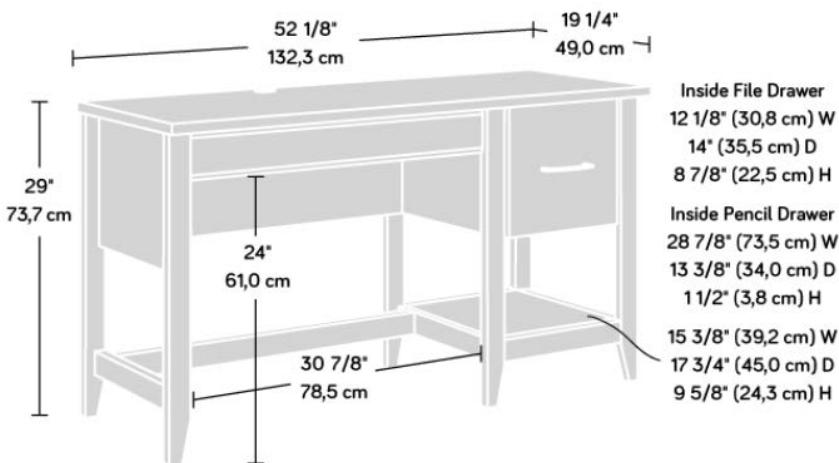

SUMMIT DESK

PRODUCT SHEET

FURNITURE

- Home office desk in Laurel Oak finish
 - Sleek, simple design
 - Spacious work area
- Two drawers with metal runners and safety stops
- Filing drawer for letter sized hanging files
 - Lower storage shelf
- Cable port for discreet cable management
 - Tapered leg detail
- 360 degree all round finish, (can be freestanding)

Width	132.3 cm
Depth	49 cm
Height	73. cm
Carton Height	145.7 cm
Carton Width	53.2 cm
Carton Depth	12.9 cm
Box Volume	0.099 cbm
Weight (gross)	36.2 kg

N.B: All measurements are approximate